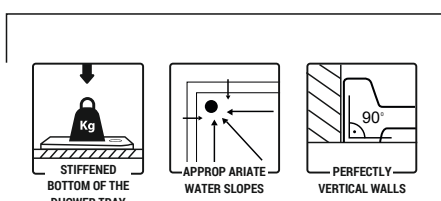

ADVANTAGES OF TECHNOLOGY