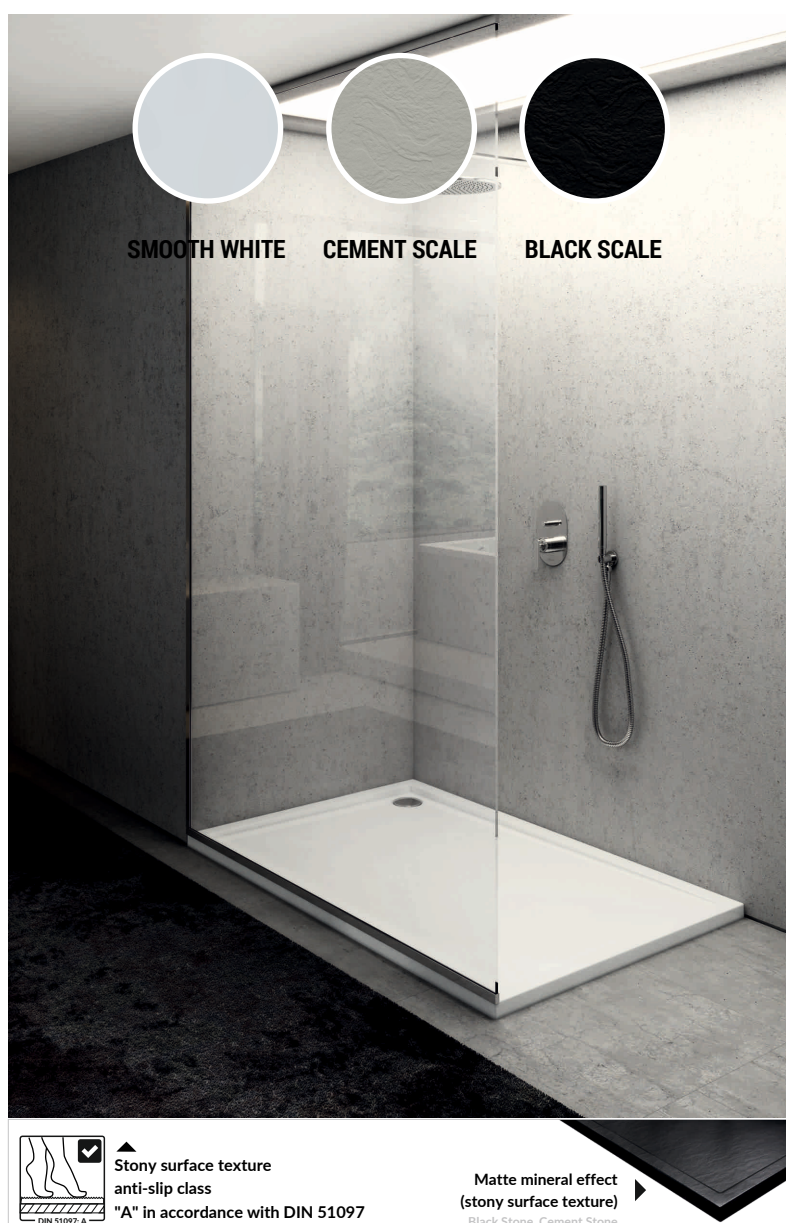

# ZAHER shower trays

convenient and safe access to the shower

**BEST INVEST**

**5 YEAR WARRANTY**  
According to the provisions of the warranty card

- timeless design - only 2.5 cm deep
- 57 dimensions available
- strong European quality
- smooth or rocky surface with different colors

1-person installation

**ADVANTAGES OF THE SURFACE**

**ADVANTAGES OF TECHNOLOGY**

**INSTALLATION ADVANTAGES**

**Available colors**

optional

## ZAHER shower tray in SET

shower trays + EPS-Support + Siphon

**In one package**

- Direct tiling
- Stable - 100% support
- Easy, quick installation
- Saving time

**Many shapes and sizes**

SQUARE - height 50mm

QUADRANT - height 50mm

PENTAGONAL - height 50mm

RECTANGULAR - corner drain height 45-50 mm

RECTANGULAR - drain on the short side height 45-50 mm

**PROMOTION!**

**Shower tray for display - €1 (NETTO)!**

When ordering additional 3 units of shower trays on commercial terms for stock, the shower tray for display for 1 EUR.