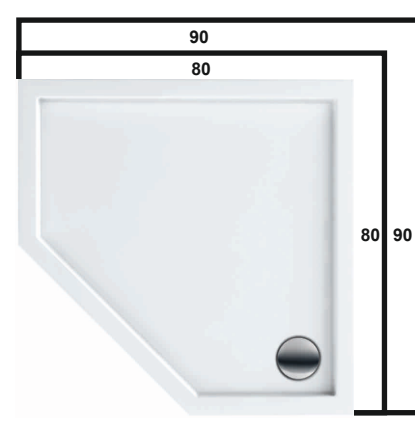

# ZAHER shower trays

convenient and safe access to the shower

**BEST INVEST**

**5 YEAR WARRANTY**  
According to the provisions of the warranty card

- timeless design - only 2.5 cm deep
- 57 dimensions available
- strong European quality
- smooth or rocky surface with different colors

## ZAHER shower tray in SET

shower trays + EPS-Support + Siphon

**In one package**

- Direct tiling
- Stable - 100% support
- Easy, quick installation
- Saving time

**Many shapes and sizes**

SQUARE - height 50mm

QUADRANT - height 50mm

PENTAGONAL - height 50mm

RECTANGULAR - corner drain height 45-50 mm

RECTANGULAR - drain on the short side height 45-50 mm

**PROMOTION!**

**Shower tray for display - €1 (NETTO)!**

When ordering additional 3 units of shower trays on commercial terms for stock, the shower tray for display for 1 EUR.