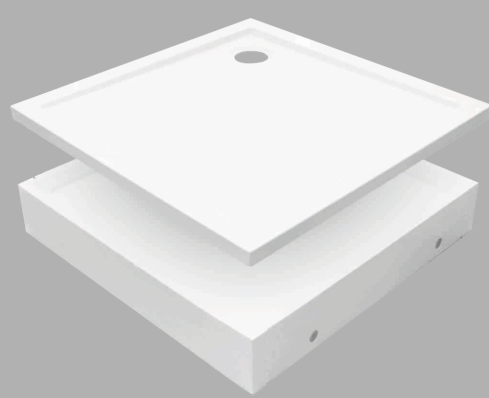

# ZAHER shower trays

convenient and safe access to the shower

**BEST INVEST**

**5 YEAR WARRANTY**  
According to the provisions of the warranty card

- timeless design - only 2.5 cm deep
- 57 dimensions available
- strong European quality
- smooth or rocky surface with different colors

## ZAHER shower tray in SET

shower trays + EPS-Support + Siphon

**In one package**

- Direct tiling
- Stable - 100% support
- Easy, quick installation
- Saving time

**Many shapes and sizes**

SQUARE - height 50mm

QUADRANT - height 50mm

PENTAGONAL - height 50mm

RECTANGULAR - corner drain height 45-50 mm

RECTANGULAR - drain on the short side height 45-50 mm

**PROMOTION!**

**Shower tray for display - €1 (NETTO)!**

When ordering additional 3 units of shower trays on commercial terms for stock, the shower tray for display for 1 EUR.