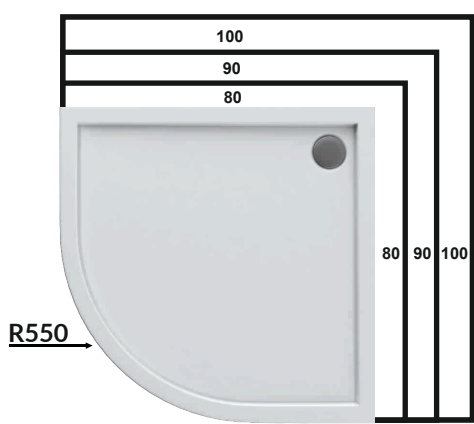

# ZAHER shower trays

convenient and safe access to the shower

**BEST INVEST**

**5 YEAR WARRANTY**  
According to the provisions of the warranty card

- timeless design - only 2.5 cm deep
- 57 dimensions available
- strong European quality
- smooth or rocky surface with different colors

## ZAHER shower tray in SET

shower trays + EPS-Support + Siphon

**In one package**

- Direct tiling
- Stable - 100% support
- Easy, quick installation
- Saving time

**Many shapes and sizes**

SQUARE - height 50mm

QUADRANT - height 50mm

PENTAGONAL - height 50mm

RECTANGULAR - corner drain height 45-50 mm

RECTANGULAR - drain on the short side height 45-50 mm

**PROMOTION!**

**Shower tray for display - €1 (NETTO)!**

When ordering additional 3 units of shower trays on commercial terms for stock, the shower tray for display for 1 EUR.