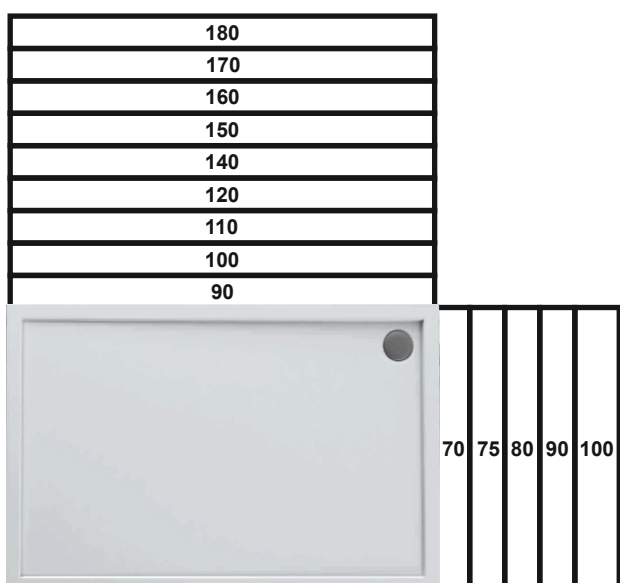

# ZAHER shower trays

convenient and safe access to the shower

**BEST INVEST**

**5 YEAR WARRANTY**  
According to the provisions of the warranty card

- timeless design - only 2.5 cm deep
- 57 dimensions available
- strong European quality
- smooth or rocky surface with different colors

## ZAHER shower tray in SET

shower trays + EPS-Support + Siphon

**In one package**

- Direct tiling
- Stable - 100% support
- Easy, quick installation
- Saving time

**Many shapes and sizes**

SQUARE - height 50mm

QUADRANT - height 50mm

PENTAGONAL - height 50mm

RECTANGULAR - corner drain height 45-50 mm

RECTANGULAR - drain on the short side height 45-50 mm

**PROMOTION!**

**Shower tray for display - €1 (NETTO)!**

When ordering additional 3 units of shower trays on commercial terms for stock, the shower tray for display for 1 EUR.