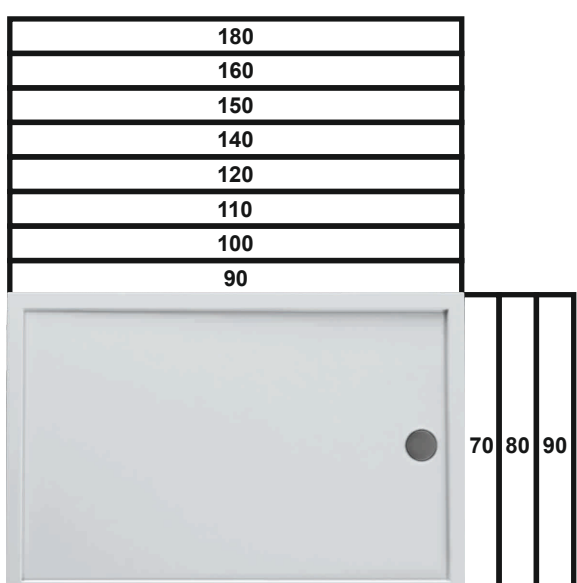

# ZAHER shower trays

convenient and safe access to the shower

**BEST INVEST**

**5 YEAR WARRANTY**  
According to the provisions of the warranty card

- timeless design - only 2.5 cm deep
- 57 dimensions available
- strong European quality
- smooth or rocky surface with different colors

## ZAHER shower tray in SET

shower trays + EPS-Support + Siphon

**In one package**

- Direct tiling
- Stable - 100% support
- Easy, quick installation
- Saving time

**Many shapes and sizes**

SQUARE - height 50mm

QUADRANT - height 50mm

PENTAGONAL - height 50mm

RECTANGULAR - corner drain height 45-50 mm

RECTANGULAR - drain on the short side height 45-50 mm

**PROMOTION!**

**Shower tray for display - €1 (NETTO)!**

When ordering additional 3 units of shower trays on commercial terms for stock, the shower tray for display for 1 EUR.