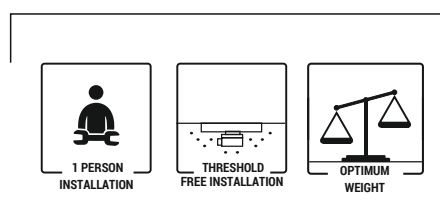

# ZAHER shower trays

convenient and safe access to the shower

**BEST INVEST**

**5 YEAR WARRANTY**  
According to the provisions of the warranty card

- timeless design - only 2.5 cm deep
- 57 dimensions available
- strong European quality
- smooth or rocky surface with different colors

1-person installation

**ADVANTAGES OF THE SURFACE**

**ADVANTAGES OF TECHNOLOGY**

**INSTALLATION ADVANTAGES**

**Available colors**

optional

## ZAHER shower tray in SET

shower trays + EPS-Support + Siphon

**In one package**

- Direct tiling
- Stable - 100% support
- Easy, quick installation
- Saving time

**Many shapes and sizes**

SQUARE - height 50mm

QUADRANT - height 50mm

PENTAGONAL - height 50mm

RECTANGULAR - corner drain height 45-50 mm

RECTANGULAR - drain on the short side height 45-50 mm

**PROMOTION!**

**Shower tray for display - €1 (NETTO)!**

When ordering additional 3 units of shower trays on commercial terms for stock, the shower tray for display for 1 EUR.