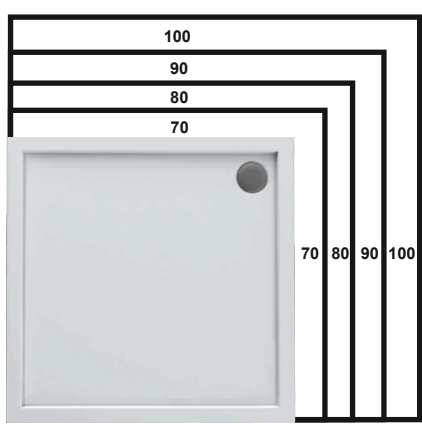

# ZAHER shower trays

convenient and safe access to the shower

**BEST INVEST**

**5 YEAR WARRANTY**  
According to the provisions of the warranty card

- timeless design - only 2.5 cm deep
- 57 dimensions available
- strong European quality
- smooth or rocky surface with different colors

## ZAHER shower tray in SET

shower trays + EPS-Support + Siphon

**In one package**

- Direct tiling
- Stable - 100% support
- Easy, quick installation
- Saving time

**Many shapes and sizes**

SQUARE - height 50mm

QUADRANT - height 50mm

PENTAGONAL - height 50mm

RECTANGULAR - corner drain height 45-50 mm

RECTANGULAR - drain on the short side height 45-50 mm

**PROMOTION!**

**Shower tray for display - €1 (NETTO)!**

When ordering additional 3 units of shower trays on commercial terms for stock, the shower tray for display for 1 EUR.