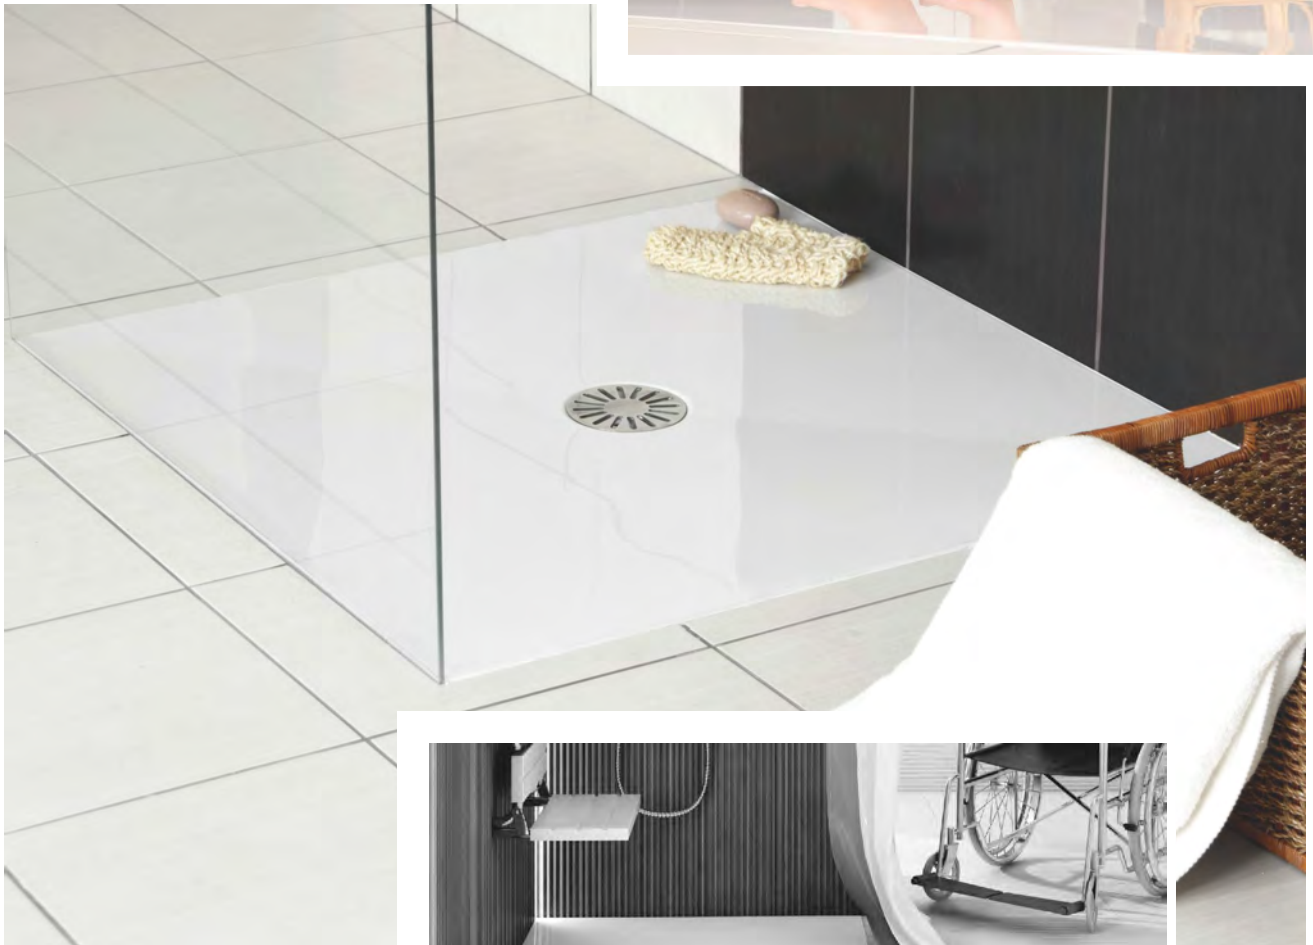

MINIMUM RADIUS

100% USE

SET:

- / high-flow siphon Ø52 (cleaned from the top)
- / exclusive grille made of high-quality stainless steel
- / Stabdense® support for easy installation of the shower tray

- / Hochleistungssiphon Ø52 (von oben gereinigt)
- / exklusiver Abflussgitter aus hochwertigem Edelstahl
- / Stabdense® Fundament zur einfachen Installation der Duschwanne