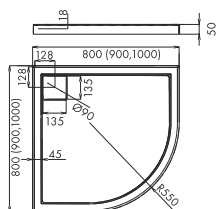

SIZE GRÖSSE РАЗМЕР (cm)	CATALOG NUMBER KATALOGNUMMER КАТАЛОЖНЫЙ НОМЕР				
	WHITE SCALE RAL 9003 DIN 51097:A	BEIGE SCALE RAL 9001 DIN 51097:A	CEMENT SCALE RAL 7038 DIN 51097:A	ANTHRACITE SCALE RAL 9016 DIN 51097:A	BLACK SCALE RAL 9004 DIN 51097:A
70x80x3	3.9968/W/SC	3.9968/G/SC	3.9968/CM/SC	3.9968/A/SC	3.9968/B/SC
80x90x3	3.9972/W/SC	3.9972/G/SC	3.9972/CM/SC	3.9972/A/SC	3.9972/B/SC
80x100x3	3.9965/W/SC	3.9965/G/SC	3.9965/CM/SC	3.9965/A/SC	3.9965/B/SC
80x110x3	3.9973/W/SC	3.9973/G/SC	3.9973/CM/SC	3.9973/A/SC	3.9973/B/SC
80x120x3	3.9966/W/SC	3.9966/G/SC	3.9966/CM/SC	3.9966/A/SC	3.9966/B/SC
80x140x3	3.9967/W/SC	3.9967/G/SC	3.9967/CM/SC	3.9967/A/SC	3.9967/B/SC
90x100x3	3.9969/W/SC	3.9969/G/SC	3.9969/CM/SC	3.9969/A/SC	3.9969/B/SC
90x120x3	3.9970/W/SC	3.9970/G/SC	3.9970/CM/SC	3.9970/A/SC	3.9970/B/SC
90x140x3	3.9971/W/SC	3.9971/G/SC	3.9971/CM/SC	3.9971/A/SC	3.9971/B/SC
90x160x3	3.9976/W/SC	3.9976/G/SC	3.9976/CM/SC	3.9976/A/SC	3.9976/B/SC

BLACK SCALE

YouTube

QUANTI BLACK SCALE 360°
IN YOUTUBE (0:50)

CATALOG NUMBER
KATALOGNUMMER
КАТАЛОЖНЫЙ НОМЕР

SIZE GRÖSSE РАЗМЕР (cm)	WHITE SMOOTH RAL 9003	BLACK SCALE RAL 9004 DIN 51097:A
80x80x5	3.9230	3.9230/B/SC
90x90x5	3.9231	3.9231/B/SC

CATALOG NUMBER
KATALOGNUMMER
КАТАЛОЖНЫЙ НОМЕР

SIZE GRÖSSE РАЗМЕР (cm)	WHITE SMOOTH RAL 9003	BLACK SCALE RAL 9004 DIN 51097:A
80x80x5 R55	3.9233	3.9233/B/SC
90x90x5 R55	3.9234	3.9234/B/SC
100x100x5 R55	3.9235	3.9235/B/SC

CATALOG NUMBER
KATALOGNUMMER
КАТАЛОЖНЫЙ НОМЕР

SIZE GRÖSSE РАЗМЕР (cm)	WHITE SMOOTH RAL 9003	BLACK SCALE RAL 9004 DIN 51097:A
80x100x5	3.9236	3.9236/B/SC
80x110x5	3.9245	3.9245/B/SC
80x120x5	3.9237	3.9237/B/SC
80x140x5	3.9238	3.9238/B/SC
90x100x5	3.9239	3.9239/B/SC
90x120x5	3.9240	3.9240/B/SC
90x140x5	3.9241	3.9241/B/SC