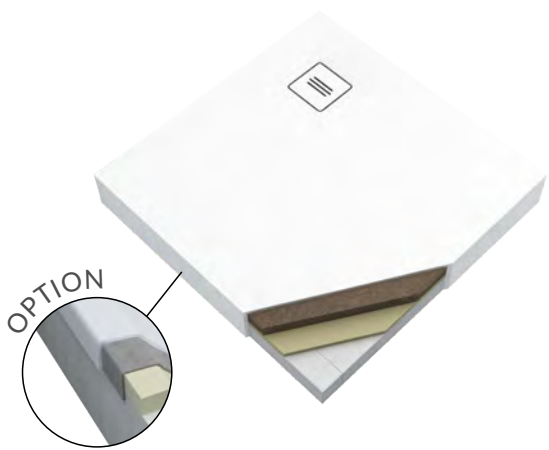

STABILDENSE®

EASY AND QUICK INSTALLATION
BY 1 PERSON !