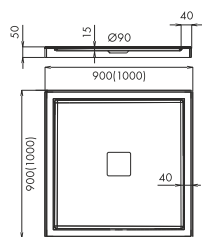

SIZE GRÖSSE РАЗМЕР (cm)	CATALOG NUMBER KATALOGNUMMER КАТАЛОЖНЫЙ НОМЕР WHITE SMOOTH RAL 9003
90x90x5	3.9210
100x100x5	3.9212

SIZE GRÖSSE РАЗМЕР (cm)	CATALOG NUMBER KATALOGNUMMER КАТАЛОЖНЫЙ НОМЕР WHITE SMOOTH RAL 9003
80X100x5	3.9213
80X120x5	3.9217
90X120x5	3.9214