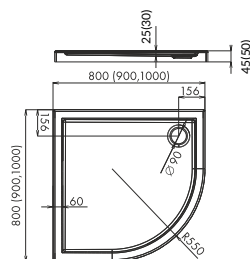

CATALOG NUMBER
KATALOGNUMMER
КАТАЛОЖНЫЙ НОМЕР

SIZE GRÖSSE РАЗМЕР (cm)	WHITE SMOOTH RAL 9003
75x75x4,5 (2,5)	3.8386
80x80x4,5 (2,5)	3.8330
90x90x4,5 (2,5)	3.8331
100x100x5 (2,5)	3.8332
80x80x5 (3)	3.960
90x90x5 (3)	3.961
100x100x5 (3)	3.962

CATALOG NUMBER
KATALOGNUMMER
КАТАЛОЖНЫЙ НОМЕР

SIZE GRÖSSE РАЗМЕР (cm)	WHITE SMOOTH RAL 9003
80x80x4,5 (2,5) R55	3.8333
90x90x4,5 (2,5) R55	3.8334
100x100x4,5 (2,5) R55	3.8335
80x80x5 (3) R55	3.963
90x90x5 (3) R55	3.964
100x100x5 (3) R55	3.965