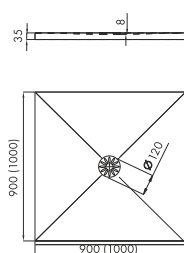

SIZE GRÖSSE РАЗМЕР (cm)	CATALOG NUMBER KATALOGNUMMER КАТАЛОЖНЫЙ НОМЕР WHITE SMOOTH RAL 9003
90x90x3,5 R55	3.941

We can send you the ordered goods by courier. If it's a composite product, then from you will immediately notice accidental damage during transport because it is packed in a carton, not on pallets / half-pallets.

Wir können Ihnen die bestellte Ware per Kurier zusenden. Wenn es sich um ein Verbundprodukt handelt, werden Sie während des Transports sofort versehentliche Schäden bemerken, da es in einem Karton verpackt ist und nicht auf Patches / Halbpalletten transportiert wird.

Мы можем отправить заказанный Вами товар курьером. Если это продукт из композита, Вы сразу заметите любое случайное повреждение во время транспортировки, потому что он будет упакован в картонную коробку, т.к. не транспортируется на паллете / пол-паллете.