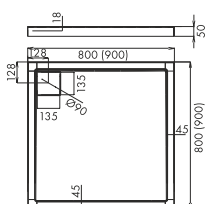

CATALOG NUMBER
KATALOGNUMMER
КАТАЛОЖНЫЙ НОМЕР

SIZE GRÖSSE РАЗМЕР (cm)	WHITE SMOOTH RAL 9003	BLACK SCALE RAL 9004 DIN 51097:A
80x100x5	3.9236	3.9236/B/SC
80x110x5	3.9245	3.9245/B/SC
80x120x5	3.9237	3.9237/B/SC
80x140x5	3.9238	3.9238/B/SC
90x100x5	3.9239	3.9239/B/SC
90x120x5	3.9240	3.9240/B/SC
90x140x5	3.9241	3.9241/B/SC