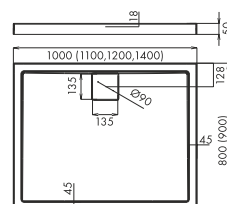

CATALOG NUMBER
KATALOGNUMMER
КАТАЛОЖНЫЙ НОМЕР

SIZE GRÖSSE РАЗМЕР (cm)	WHITE SMOOTH RAL 9003	BLACK SCALE RAL 9004 DIN 51097:A
80x100x5	3.9236	3.9236/B/SC
80x110x5	3.9245	3.9245/B/SC
80x120x5	3.9237	3.9237/B/SC
80x140x5	3.9238	3.9238/B/SC
90x100x5	3.9239	3.9239/B/SC
90x120x5	3.9240	3.9240/B/SC
90x140x5	3.9241	3.9241/B/SC